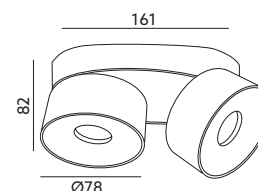

LAHTI MINI 2x9W DIM

BIAŁY / WHITE