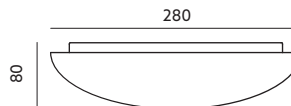

- led fixture with microwave motion sensor and light intensity sensor,
- base made of steel plate, matt cover made of PMMA,
- working mode: lights up for 60 seconds, if light intensity is lower than 50lx and if motion is detected,
- angle/range of detection: 180 degrees/max. 6m,
- beam angle: 115 degrees,
- optimal installation height: 1,8 - 2,5m,
- lamps inside are unchangeable.