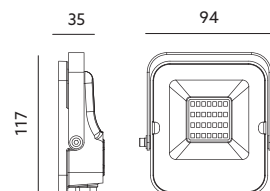

PREMIUM NAŚWIETLACZE LED / LED FLOODLIGHTS

LED MHNC 10W PREMIUM