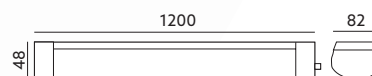

- oprawa nasufitowa z wbudowanymi diodami LED - hermetyczna,
- obudowa i klosz mleczny wykonane z poliwęglanu,
- kąt rozsyłu światła: 120 stopni
- nie można wymieniać lamp w oprawie.

- ceiling fixture with LED diodes inside - hermetic,
- base and milky cover made of PC,
- beam angle: 120 degrees,
- lamps are unchangeable.