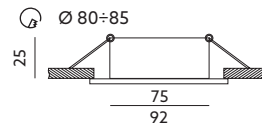

OH28

MAT BIAŁY / MATT WHITE

INNE KOLORY
znajdują się w KATALOGU GŁÓWNYM
na stronach: 162 - 163

OTHER COLORS OF OH28
are in MAIN CATALOGUE
on pages: 162 - 163