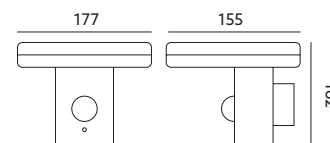

LED SOLARIS 3

5,5W