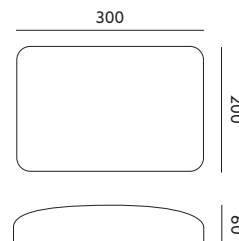

- oprawa ledowa z czujnikiem zmierzchowym,
- czujnik z możliwością regulacji natężenia światła w zakresie: 3-50 lux,
- kat rozsyłu światła: 120 stopni,
- podstawa i klosz mleczny wykonane z poliwęglanu,
- w zestawie naklejki z cyframi i literami,
- nie można wymieniać lamp w oprawie.

- led fixture with twilight sensor,
- sensor with possibility of light intensity adjustment in a range: 3-50 lux,
- beam angle: 120 degrees,
- base and milky cover made of PC,
- the set includes stickers with numbers and letters,
- leds inside are unchangeable.