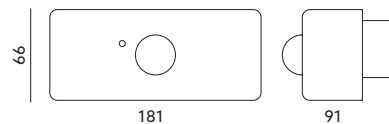

LED SOLARIS 2,5W