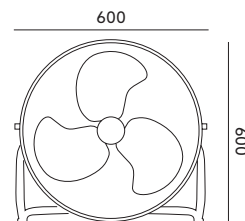

- 3-way power control,
- vertical bowl's rotation range: 120 degrees,
- acoustic power: 68 dB,
- airflow: 105m³ /min,
- with a handle that enables moving.

MODEL	INDEKS	POBÓR MOCY [W]	KOLOR	WAGA NETTO [kg]	PAKOWANIE [szt.]	KOD EAN
MODEL	INDEX	POWER [W]	COLOR	NET WEIGHT [kg]	PACKING [pcs.]	BARCODE
VIENTO 100W	KZWVOP100WH	100	SREBRNY SILVER	4,70	1	5902201301779