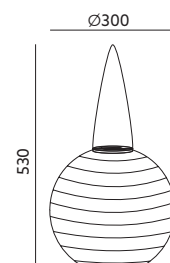

SOLARNE LAMPY OGRODOWE / SOLAR GARDEN LAMPS

SOLAR LED ORIGAMI

20cm 0,08W

- ledowa lampa solarna, zasilana energią słoneczną,
- przy pełnym naładowaniu baterii czas świecenia wynosi 6-8h,
- moc instalacji fotowoltaicznej: 0,06Wp,
- łatwy montaż dzięki brakowi okablowania,
- zawiera wymienny akumulator niklo-metalowo-wodorkowy NiMH 1,2V / 300mAh,
- nie można wymieniać lamp w oprawie.

- led solar fixture, powered by solar energy,
- when the battery is fully charged, lighting time is between 6-8 hours,
- photovoltaic installation power: 0,06Wp,
- easy installation due to no wires,
- includes replaceable battery
- nickel-metal-hydride NiMH 1,2V / 300mAh,
- lamps inside are unchangeable.

MODEL	INDEKS	POBÓR MOCY [W]	BARWA ŚWIATŁA	WAGA NETTO [kg]	PAKOWANIE [szt.]	KOD EAN
MODEL	INDEX	POWER [W]	LIGHT COLOR	NET WEIGHT [kg]	PACKING [pcs.]	BARCODE
SOLAR LED ORIGAMI 20CM 0,08W CB	KTOI20CB	0,08	CIEPŁOBIJAŁA WARM WHITE	0,14	32	5902201306095

SOLARNE LAMPY OGRODOWE / SOLAR GARDEN LAMPS

SOLAR LED ORIGAMI

30cm 0,08W

- ledowa lampa solarna, zasilana energią słoneczną,
- przy pełnym naładowaniu baterii czas świecenia wynosi 6-8h,
- moc instalacji fotowoltaicznej: 0,06Wp,
- łatwy montaż dzięki brakowi okablowania,
- zawiera wymienny akumulator niklo-metalowo-wodorkowy NiMH 1,2V / 300mAh,
- nie można wymieniać lamp w oprawie.

- led solar fixture, powered by solar energy,
- when the battery is fully charged, lighting time is between 6-8 hours,
- photovoltaic installation power: 0,06Wp,
- easy installation due to no wires,
- includes replaceable battery
- nickel-metal-hydride NiMH 1,2V / 300mAh,
- lamps inside are unchangeable.