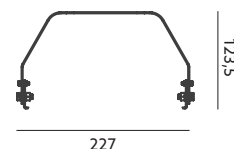

- przeznaczone do montażu sufitowego opraw LED RIO HIGH BAY.

- intended for ceiling installation of LED RIO HIGH BAY fixtures.

MODEL	INDEKS	KOLOR	WAGA NETTO [kg]	PAKOWANIE [szt.]	KOD EAN
MODEL	INDEX	COLOR	NET WEIGHT [kg]	PACKING [pcs.]	BARCODE
UCHWYT DO LED RIO HIGH BAY	KFROU	CZARNY BLACK	0,75	20	5902201302103