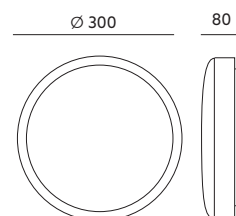

- wall-ceiling led fixture,
- base made of steel of sheet, matt cover made of PMMA,
- beam angle: 115 degrees,
- the LED light source can only be replaced by qualified personnel.

MODEL	INDEKS	POBÓR MOCY [W]	BARWA ŚWIATŁA	STRUMIEŃ ŚWIETLNY [lm]	WAGA NETTO [kg]	PAKOWANIE [szt.]	KOD EAN
MODEL	INDEX	POWER [W]	LIGHT COLOR	LUMINOUS FLUX [lm]	NET WEIGHT [kg]	PACKING [pcs.]	BARCODE
LED ZOE 12W NB	KFZE12WNBBI	12	NEUTRALNA BIAŁA NEUTRAL WHITE	800	0,44	5	5902201303872

- wall-ceiling led fixture,
- base made of steel of sheet, matt cover made of PMMA,
- beam angle: 115 degrees,
- the LED light source can only be replaced by qualified personnel.

MODEL	INDEKS	POBÓR MOCY [W]	BARWA ŚWIATŁA	STRUMIEŃ ŚWIETLNY [lm]	WAGA NETTO [kg]	PAKOWANIE [szt.]	KOD EAN
MODEL	INDEX	POWER [W]	LIGHT COLOR	LUMINOUS FLUX [lm]	NET WEIGHT [kg]	PACKING [pcs.]	BARCODE
LED ZOE 12W NB	KFZE12WNB CZ	12	NEUTRALNA BIAŁA NEUTRAL WHITE	720	0,44	5	5902201303933