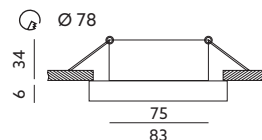

PIERŚCIEŃ OZDOBNY DO OPRAW / DECORATIVE RING FOR FITTINGS

OH34

MAT CZARNY / MATT BLACK