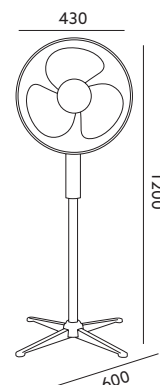

MODEL	INDEKS	POBÓR MOCY [W]	KOLOR	WAGA NETTO [kg]	PAKOWANIE [szt.]	KOD EAN
MODEL	INDEX	POWER [W]	COLOR	NET WEIGHT [kg]	PACKING [pcs.]	BARCODE
VIENTO 45W	KZWWOP45WC	45	CZARNY BLACK	2,40	1	5902201301748