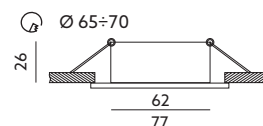

OH22

MAT CZARNY / MATT BLACK