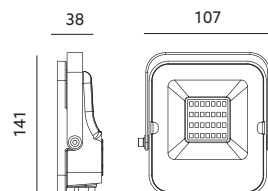

PREMIUM NAŚWIETLACZE LED / LED FLOODLIGHTS

LED MHNC 30W PREMIUM