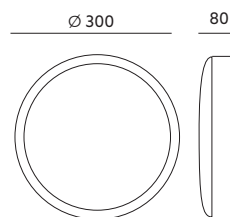

- ścienna-sufitowa oprawa ledowa,
- podstawa wykonana z blachy stalowej, klosz matowy z PMMA,
- kąt rozsyłu światła: 115 stopni,
- możliwość wymiany źródła światła LED jedynie przez wykwalifikowany personel.

- wall-ceiling led fixture,
- base made of steel of sheet, matt cover made of PMMA,
- beam angle: 115 degrees,
- the LED light source can only be replaced by qualified personnel.