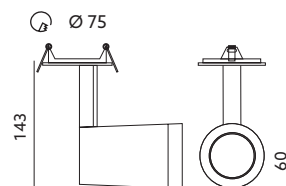

OPRAWY DO WBUDOWANIA / WALL LIGHT FITTINGS

NUUK PT

BIAŁY / WHITE