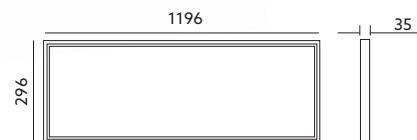

PANELE LED /LED PANELS

LED CAPRI 30x120 PREMIUM

Ø 275 x 1175

- ledowy zamiennik oprawy rastrowej,
- kąt rozsyłu światła: 120 stopni,
- nie można wymieniać lamp w oprawie.

- LED substitute of louver fitting,
- beam angle: 120 degrees,
- lamps are unchangeable.

MODEL	INDEKS	POBÓR MOCY [W]	BARWA ŚWIATŁA	STRUMIEŃ ŚWIETLNY [lm]	WAGA NETTO [kg]	PAKOWANIE [szt.]	KOD EAN
MODEL	INDEX	POWER [W]	LIGHT COLOR	LUMINOUS FLUX [lm]	NET WEIGHT [kg]	PACKING [pcs.]	BARCODE
LED CAPRI 30X120 NB	KFCP312NB	40	NEUTRALNA BIAŁA NEUTRAL WHITE	4400	1,58	6	5902201307955