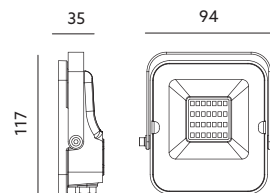

LED MHNC 20W PREMIUM