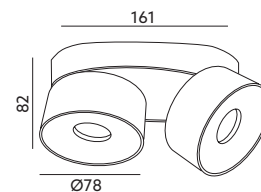

OPRAWY SUFITOWE / CEILING LAMPS

LAHTI MINI 2x9W DIM

CZARNY / BLACK