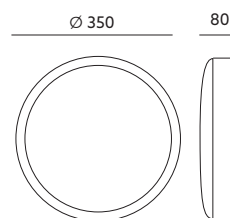

- wall-ceiling led fixture,
- base made of steel of sheet, matt cover made of PMMA,
- beam angle: 115 degrees,
- the LED light source can only be replaced by qualified personnel.

MODEL	INDEKS	POBÓR MOCY [W]	BARWA ŚWIATŁA	STRUMIEŃ ŚWIETLNY [lm]	WAGA NETTO [kg]	PAKOWANIE [szt.]	KOD EAN
MODEL	INDEX	POWER [W]	LIGHT COLOR	LUMINOUS FLUX [lm]	NET WEIGHT [kg]	PACKING [pcs.]	BARCODE
LED ZOE 24W NB	KFZE24WNBBI	24	NEUTRALNA BIAŁA NEUTRAL WHITE	1600	0,54	5	5902201303896

- wall-ceiling led fixture,
- base made of steel of sheet, matt cover made of PMMA,
- beam angle: 115 degrees,
- the LED light source can only be replaced by qualified personnel.

MODEL	INDEKS	POBÓR MOCY [W]	BARWA ŚWIATŁA	STRUMIEŃ ŚWIETLNY [lm]	WAGA NETTO [kg]	PAKOWANIE [szt.]	KOD EAN
MODEL	INDEX	POWER [W]	LIGHT COLOR	LUMINOUS FLUX [lm]	NET WEIGHT [kg]	PACKING [pcs.]	BARCODE
LED ZOE 24W NB	KFZE24WNBCZ	24	NEUTRALNA BIAŁA NEUTRAL WHITE	1440	0,54	5	5902201303957