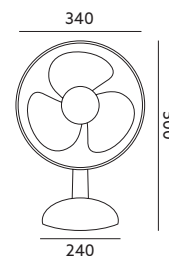

WINDSTAR WENTYLATORY / FANS

VIENTO 40W

- 3-stopniowa regulacja mocy,
- zakres obrotu czaszy: 90 stopni,
- blokada nawiewu w jednym kierunku,
- cicha praca: 65 dB,
- przepływ powietrza: 35m³/min.

- 3-way power control,
- bowl's rotation range: 90 degrees,
- one direction vent lock,
- silent operation: 65 dB,
- airflow: 35m³/min.

MODEL	INDEKS	POBÓR MOCY [W]	KOLOR	WAGA NETTO [kg]	PAKOWANIE [szt.]	KOD EAN
MODEL	INDEX	POWER [W]	COLOR	NET WEIGHT [kg]	PACKING [pcs.]	BARCODE
VIENTO 40W	KZWVOS40WB	40W	BIAŁY WHITE	1,70	1	5902201301762