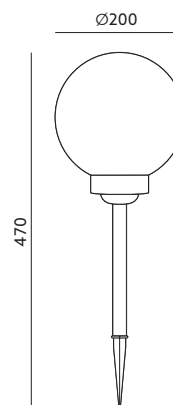

SOLAR LED SOLIS

20cm 0,24W