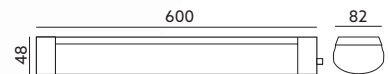

- oprawa nasufitowa z wbudowanymi diodami LED - hermetyczna,
- obudowa i klosz mleczny wykonane z poliwęglanu,
- kąt rozsyłu światła: 120 stopni
- nie można wymieniać lamp w oprawie.

- ceiling fixture with LED diodes inside - hermetic,
- base and milky cover made of PC,
- beam angle: 120 degrees,
- lamps are unchangeable.