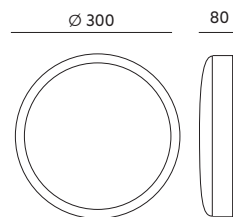

- oprawa ledowa z mikrofalowym czujnikiem ruchu o trzech zakresach regulacji: czas działania, natężenie światła i zasięg detekcji,
- czas działania: 5sek, 90 sek, 5min, 15min,
- natężenie światła: wyłączony lub 2lx, 10lx, 50lx,
- zasięg detekcji: max. 6m oraz 10%, 50%, 75%, 100%,
- kąt detekcji: 180 stopni,
- kąt rozsyłu światła: 115 stopni,
- podstawa wykonana z blachy stalowej, klosz mleczny z PMMA,
- optymalna wysokość do montażu: 1,8 - 2,5m,
- możliwość wymiany źródła światła LED jedynie przez wykwalifikowany personel.

- led fixture with microwave motion sensor; with three ranges of adjustment: working time, light intensity and detection range,
- working time: 5sec, 90sec, 5min, 15min,
- light intensity: off or 2lx, 10lx, 50lx,
- detection range: max. 6m and 10%, 50%, 75%, 100%,
- detection range: 180 degrees,
- beam angle: 115 degrees,
- base made of steel plate, matt cover made of PMMA,
- optimal installation height: 1,8 -2,5m,
- the LED light source can only be replaced by qualified personnel.