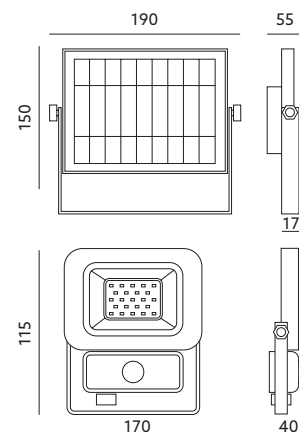

**SOLAR LED NCS
10W**

- ledowy naświetlacz solarny z czujnikiem ruchu,
- zasilany energią słoneczną,
- naświetlacz połączony z panelem za pomocą 2-metrowego przewodu,
- kąt / zasięg detekcji: 120 stopni / max. 10m,
- kąt rozsyłu światła oprawy: 100 stopni,
- moc instalacji fotowoltaicznej: 3Wp,
- łatwy montaż dzięki brakowi okablowania,
- zawiera wymienny akumulator: litowo-jonowy 3,7V / 2200mAh,
- nie można wymieniać lamp w oprawie.
- led solar floodlight with motion sensor,
- powered by solar energy,
- floodlight is connected with panel through 2 meter wire,
- angle / range of detection: 120 degrees / max.10m,
- light's beam angle: 100 degrees,
- photovoltaic power: 3Wp,
- easy installation due to no wires,
- includes replaceable li-ion battery 3,7V / 2200mAh,
- lamps inside are unchangeable.

MODEL	INDEKS	POBÓR MOCY [W]	BARWA ŚWIATŁA	STRUMIEŃ ŚWIETLNY [lm]	WAGA NETTO [kg]	PAKOWANIE [szt.]	KOD EAN
MODEL	INDEX	POWER [W]	LIGHT COLOR	LUMINOUS FLUX [lm]	NET WEIGHT [kg]	PACKING [pcs.]	BARCODE
SOLAR LED NCS 10W ZB	KFLNCS10ZB	10	ZIMNOBIAŁA COOL WHITE	700	1,15	12	5902201302127