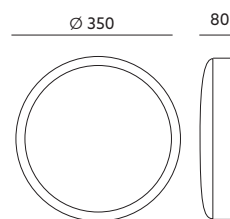

- ścienna-sufitowa oprawa ledowa,
- podstawa wykonana z blachy stalowej, klosz matowy z PMMA,
- kąt rozsyłu światła: 115 stopni,
- możliwość wymiany źródła światła LED jedynie przez wykwalifikowany personel.

- wall-ceiling led fixture,
- base made of steel of sheet, matt cover made of PMMA,
- beam angle: 115 degrees,
- the LED light source can only be replaced by qualified personnel.