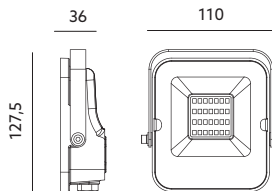

PREMIUM NAŚWIETLACZE LED / LED FLOODLIGHTS

LED MHN 20W PREMIUM

- praktyczny i ekonomiczny projektor oświetleniowy,
- obudowa wykonana z aluminium,
- kąt rozsyłu światła: 120 stopni,
- nie można wymieniać lamp w oprawie.

- practical and economical lighting projector,
- cover made of aluminium,
- beam angle: 120 degrees,
- lamps are unchangeable.

MODEL	INDEKS	POBÓR MOCY [W]	BARWA ŚWIATŁA	STRUMIEŃ ŚWIETLNY [lm]	WAGA NETTO [kg]	PAKOWANIE [szt.]	KOD EAN
MODEL	INDEX	POWER [W]	LIGHT COLOR	LUMINOUS FLUX [lm]	NET WEIGHT [kg]	PACKING [pcs.]	BARCODE
LED MHN 20W NB	KFNLN20NB2	20	NEUTRALNA BIAŁA NEUTRAL WHITE	1800	0,29	40	5902201303582
LED MHN 20W ZB	KFNLN20ZB2	20	ZIMNOBIAŁA COOL WHITE	1800	0,29	40	5902201303599

PREMIUM NAŚWIETLACZE LED / LED FLOODLIGHTS

LED MHN 30W PREMIUM

- praktyczny i ekonomiczny projektor oświetleniowy,
- obudowa wykonana z aluminium,
- kąt rozsyłu światła: 120 stopni,
- nie można wymieniać lamp w oprawie.

- practical and economical lighting projector,
- cover made of aluminium,
- beam angle: 120 degrees,
- lamps are unchangeable.

MODEL	INDEKS	POBÓR MOCY [W]	BARWA ŚWIATŁA	STRUMIEŃ ŚWIETLNY [lm]	WAGA NETTO [kg]	PAKOWANIE [szt.]	KOD EAN
MODEL	INDEX	POWER [W]	LIGHT COLOR	LUMINOUS FLUX [lm]	NET WEIGHT [kg]	PACKING [pcs.]	BARCODE
LED MHN 30W NB	KFNLN30NB2	30	NEUTRALNA BIAŁA NEUTRAL WHITE	2700	0,41	30	5902201303612
LED MHN 30W ZB	KFNLN30ZB2	30	ZIMNOBIAŁA COOL WHITE	2700	0,41	30	5902201303629