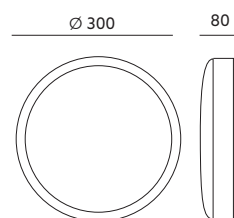

- led fixture with microwave motion sensor; with three ranges of adjustment: working time, light intensity and detection range,
- working time: 5sec, 90sec, 5min, 15min,
- light intensity: off or 2lx, 10lx, 50lx,
- detection range: max. 6m and 10%, 50%, 75%, 100%,
- detection range: 180 degrees,
- beam angle: 115 degrees,
- base made of steel plate, matt cover made of PMMA,
- optimal installation height: 1,8 -2,5m,
- the LED light source can only be replaced by qualified personel.