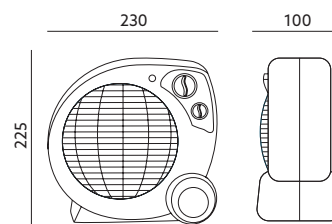

MODEL	INDEKS	KOLOR	POBÓR MOCY [W]	WAGA NETTO [kg]	PAKOWANIE [szt.]	KOD EAN
MODEL	INDEX	COLOR	POWER [W]	NET WEIGHT [kg]	PACKING [pcs.]	BARCODE
TERMOWENTYLATOR ZEFIR	KGZR	BIAŁY WHITE	1000/2000	0,76	10	5902201304800

WINDSTAR TERMOWENTYLATORY / FAN HEATERS