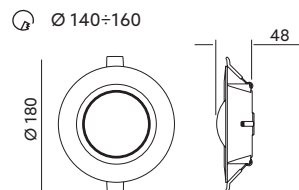

- oprawa ledowa do wbudowania w sufit,
- obudowa wykonana z tworzywa sztucznego, klosz matowy z poliwęglanu,
- kąt rozsyłu światła: 110 stopni,
- nie można wymienić lamp w oprawie.

- recessed led fixture,
- base made of plastic , matt cover made of PC,
- beam angle: 110 degrees,
- lamps are unchangeable.