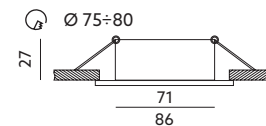

PIERŚCIEŃ OZDOBNY DO OPRAW / DECORATIVE RING FOR FITTINGS

OH29

MAT BIAŁY / MATT WHITE

INNE KOLORY
znajdą się w KATALOGU GŁÓWNYM
na stronie: 163

OTHER COLORS OF OH29
are in MAIN CATALOGUE
on page:163

- pierścień ozdobny do opraw - ruchomy,
- materiał: aluminium,
- nie zawiera źródła światła,
- nie zawiera oprawki ceramicznej.

- decorative ring for fittings - movable,
- material: aluminium,
- light source excluded,
- holder excluded.

MODEL	INDEKS	KOLOR	WAGA NETTO [kg]	PAKOWANIE [szt.]	KOD EAN
MODEL	INDEX	COLOR	NET WEIGHT [kg]	PACKING [pcs.]	BARCODE
OH29	KPOH29MBI	MAT BIAŁY MATT WHITE	0,06	100	5902201304923

PIERŚCIEŃ OZDOBNY DO OPRAW / DECORATIVE RING FOR FITTINGS

OH29

MAT CZARNY / MATT BLACK

INNE KOLORY
znajdą się w KATALOGU GŁÓWNYM
na stronie: 163

OTHER COLORS OF OH29
are in MAIN CATALOGUE
on page: 163

- pierścień ozdobny do opraw - ruchomy,
- materiał: aluminium,
- nie zawiera źródła światła,
- nie zawiera oprawki ceramicznej.

- decorative ring for fittings - movable,
- material: aluminium,
- light source excluded,
- holder excluded.

MODEL	INDEKS	KOLOR	WAGA NETTO [kg]	PAKOWANIE [szt.]	KOD EAN
MODEL	INDEX	COLOR	NET WEIGHT [kg]	PACKING [pcs.]	BARCODE
OH29	KPOH29MCZ	MAT CZARNY MATT BLACK	0,06	100	5902201305463