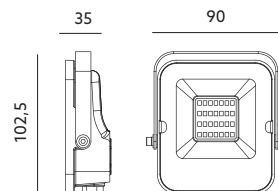

PREMIUM NAŚWIETLACZE LED / LED FLOODLIGHTS

LED MHN 10W PREMIUM

- praktyczny i ekonomiczny projektor oświetleniowy,
- obudowa wykonana z aluminium,
- kąt rozsyłu światła: 120 stopni,
- nie można wymieniać lamp w oprawie.

- practical and economical lighting projector,
- cover made of aluminum,
- beam angle: 120 degrees,
- lamps are unchangeable.

MODEL	INDEKS	POBÓR MOCY [W]	BARWA ŚWIATŁA	STRUMIEŃ ŚWIETLNY [lm]	WAGA NETTO [kg]	PAKOWANIE [szt.]	KOD EAN
MODEL	INDEX	POWER [W]	LIGHT COLOR	LUMINOUS FLUX [lm]	NET WEIGHT [kg]	PACKING [pcs.]	BARCODE
LED MHN 10W NB	KFNLN10NB2	10	NEUTRALNA BIAŁA NEUTRAL WHITE	900	0,29	40	5902201303551
LED MHN 10W ZB	KFNLN10ZB2	10	ZIMNOBIAŁA COOL WHITE	900	0,29	40	5902201303568