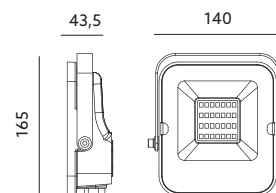

- praktyczny i ekonomiczny projektor oświetleniowy,
- obudowa wykonana z aluminium,
- kąt rozsyłu światła: 120 stopni,
- nie można wymieniać lamp w oprawie.

- practical and economical lighting projector,
- cover made of aluminum,
- beam angle: 120 degrees,
- lamps are unchangeable.