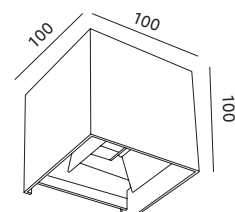

LAMPY OGRODOWE / GARDEN LAMPS

LED RIKO 2x4W

CZARNY / BLACK