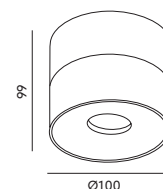

OPRAWY SUFITOWE / CEILING LAMPS

LAHTI 13,5W DIM

CZARNY / BLACK