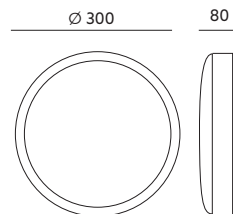

- led fixture with microwave motion sensor; with three ranges of adjustment: working time, light intensity and detection range,
- working time: 5sec, 90sec, 5min, 15min,
- light intensity: off or 2lx, 10lx, 50lx,
- detection range: max. 6m and 10%, 50%, 75%, 100%,
- detection range: 180 degrees,
- beam angle: 115 degrees,
- base made of steel plate, matt cover made of PMMA,
- optimal installation height: 1,8 -2,5m,
- the LED light source can only be replaced by qualified personnel.