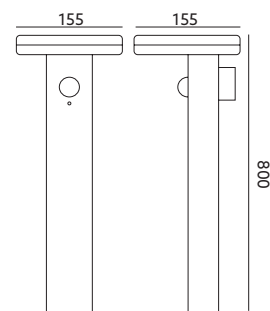

SOLARNE LAMPY OGRODOWE / SOLAR GARDEN LAMPS

LED SOLARIS 3S

5,5W

- ledowa lampa solarna z czujnikiem ruchu i natężenia światła,
- zasilana energią słoneczną,
- każdy z 3 trybów pracy jest zaprogramowany tak, aby lampa aktywowała się po zmierzchu i dezaktywowała o świcie,
- możliwość pracy ciągłej,
- kąt / zasięg detekcji: 120 stopni / 6m,
- kąt rozsyłu światła oprawy: 120 stopni,
- moc instalacji fotowoltaicznej: 1,7Wp,
- łatwy montaż dzięki brakowi okablowania,
- zawiera wymienny akumulator litowo-jonowy 3,7V / 2600mAh,
- nie można wymieniać lamp w oprawie.

- led solar fixture with motion sensor and light intensity sensor,
- powered by solar energy,
- each of operation modes is programmed so that the fixture activates after dusk and deactivates during dawn,
- possibility of continuous operation,
- angle / range of detection: 120 degrees / 6m,
- light's beam angle: 120 degrees,
- photovoltaic power: 1,7Wp,
- easy installation due to no wires,
- includes replaceable li-ion battery 3,7V / 2600mAh,
- lamps inside are unchangeable.

MODEL	INDEKS	POBÓR MOCY [W]	BARWA ŚWIATŁA	STRUMIEŃ ŚWIETLNY [lm]	WAGA NETTO [kg]	PAKOWANIE [szt.]	KOD EAN
MODEL	INDEX	POWER [W]	LIGHT COLOR	LUMINOUS FLUX [lm]	NET WEIGHT [kg]	PACKING [pcs.]	BARCODE
LED SOLARIS 3S 5,5W NB	KTLOS3S5WNBC	5,5	NEUTRALNA BIAŁA NEUTRAL WHITE	350	0,96	4	5902201301878