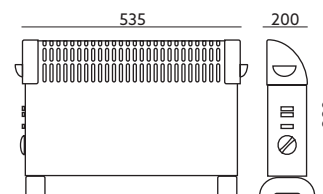

MODEL	INDEKS	KOLOR	POBÓR MOCY [W]	WAGA NETTO [kg]	PAKOWANIE [szt.]	KOD EAN
MODEL	INDEX	COLOR	POWER [W]	NET WEIGHT [kg]	PACKING [pcs.]	BARCODE
SONDO 2000W TURBO	KGST	BIAŁO-CZARNY WHITE-BLACK	750/1250/2000	1,99	1	5902201308068