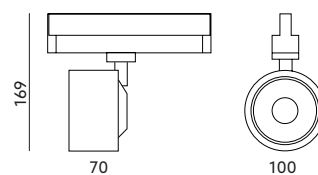

- zasilanie: 230V AC (poprzez adapter na szynę 3-fazową),
- kompatybilność z szynoprzewodami Global Trac, Unipro, itp.
- możliwość wymiany źródła światła LED jedynie przez wykwalifikowany personel.

- power: 230V AC (through the adaptor for 3-phase track),
- compatible with Global Trac, Unipro, etc.
- the LED light source can only be replaced by qualified personnel.