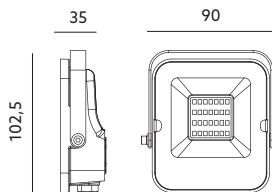

PREMIUM NAŚWIETLACZE LED / LED FLOODLIGHTS

LED MHN 20W PREMIUM