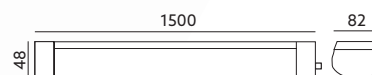

- oprawa nasufitowa z wbudowanymi diodami LED - hermetyczna,
- obudowa i klosz mleczny wykonane z poliwęglanu,
- kąt rozsyłu światła: 120 stopni
- nie można wymieniać lamp w oprawie.

- ceiling fixture with LED diodes inside - hermetic,
- base and milky cover made of PC,
- beam angle: 120 degrees,
- lamps are unchangeable.