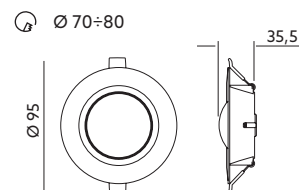

PREMIUM OPRAWY LED / LED FIXTURES

LED SATURN 3W PT PREMIUM

- oprawa ledowa do wbudowania w sufit,
- obudowa wykonana z tworzywa sztucznego, klosz matowy z poliwęglanu,
- kąt rozsyłu światła: 110 stopni,
- nie można wymieniać lamp w oprawie.

- recessed led fixture,
- base made of plastic, matt cover made of PC,
- beam angle: 110 degrees,
- lamps are unchangeable.

MODEL	INDEKS	POBÓR MOCY [W]	BARWA ŚWIATŁA	STRUMIEŃ ŚWIETLNY [lm]	WAGA NETTO [kg]	PAKOWANIE [szt.]	KOD EAN
MODEL	INDEX	POWER [W]	LIGHT COLOR	LUMINOUS FLUX [lm]	NET WEIGHT [kg]	PACKING [pcs.]	BARCODE
LED SATURN 3W PT NB	KFSNP3NB	3	NEUTRALNA BIAŁA NEUTRAL WHITE	220	0,05	80	5902201304695