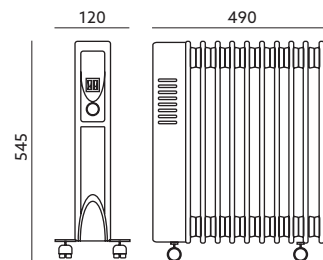

MODEL	INDEKS	KOLOR	POBÓR MOCY [W]	WAGA NETTO [kg]	PAKOWANIE [szt.]	KOD EAN
MODEL	INDEX	COLOR	POWER [W]	NET WEIGHT [kg]	PACKING [pcs.]	BARCODE
GRZEJNIK OLEJOWY YUGO-11	KGYO	SZARY GREY	1000/1500/2500	8,82	1	5902201304824

WINDSTAR TERMOWENTYLATORY / FAN HEATERS