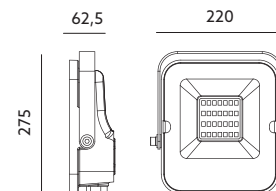

- praktyczny i ekonomiczny projektor oświetleniowy,
- obudowa wykonana z aluminium,
- kąt rozsyłu światła: 120 stopni,
- nie można wymieniać lamp w oprawie.

- practical and economical lighting projector,
- cover made of aluminum,
- beam angle: 120 degrees,
- lamps are unchangeable.