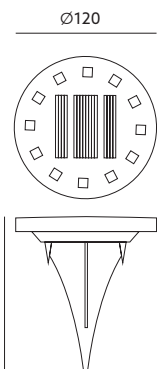

SOLAR LED CLAVO

0,72W