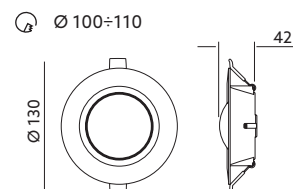

PREMIUM OPRAWY LED / LED FIXTURES

LED SATURN 6W PT PREMIUM