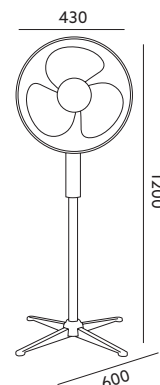

- 3-way power control,
- bowl's rotation range: 90 degrees,
- one direction vent lock,
- silent operation: 55 dB,
- airflow: 50m³/min.

MODEL	INDEKS	POBÓR MOCY [W]	KOLOR	WAGA NETTO [kg]	PAKOWANIE [szt.]	KOD EAN
MODEL	INDEX	POWER [W]	COLOR	NET WEIGHT [kg]	PACKING [pcs.]	BARCODE
VIENTO 45W	KZWWOP45WB	45	BIAŁY WHITE	2,40	1	5902201301731