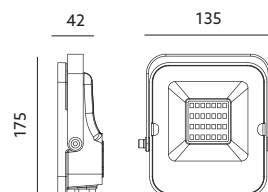

LED MHNC 50W PREMIUM