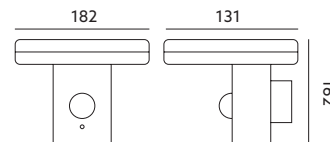

SOLARNE LAMPY OGRODOWE / SOLAR GARDEN LAMPS

LED SOLARIS 2

5,5W