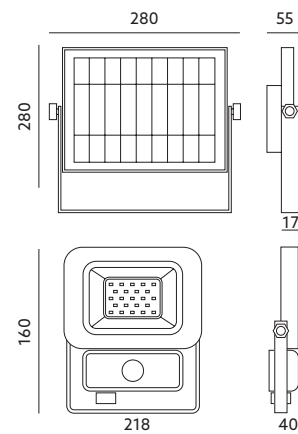

SOLAR LED NCS 30W

LED2B

- ledowy naświetlacz solarny z czujnikiem ruchu,
- zasilany energią słoneczną,
- naświetlacz połączony z panelem za pomocą 2-metrowego przewodu,
- kąt / zasięg detekcji: 120 stopni / max. 10m,
- kąt rozsyłu światła oprawy: 100 stopni,
- moc instalacji fotowoltaicznej: 9Wp,
- łatwy montaż dzięki brakowi okablowania,
- zawiera wymienny akumulator: litowo-jonowy 3,7V / 6600mAh,
- nie można wymienić lamp w oprawie.

- led solar floodlight with motion sensor,
- powered by solar energy,
- floodlight is connected with panel through 2 meter wire,
- angle / range of detection: 120 degrees / max.10m,
- light's beam angle: 100 degrees,
- photovoltaic power: 9Wp,
- easy installation due to no wires,
- includes replaceable li-ion battery 3,7V / 6600mAh,
- lamps inside are unchangeable.

MODEL	INDEKS	POBÓR MOCY [W]	BARWA ŚWIATŁA	STRUMIEŃ ŚWIETLNY [lm]	WAGA NETTO [kg]	PAKOWANIE [szt.]	KOD EAN
MODEL	INDEX	POWER [W]	LIGHT COLOR	LUMINOUS FLUX [lm]	NET WEIGHT [kg]	PACKING [pcs.]	BARCODE
SOLAR LED NCS 30W ZB	KFLNCS30ZB	30	ZIMNOBIAŁA COOL WHITE	2100	2,06	8	5902201302141