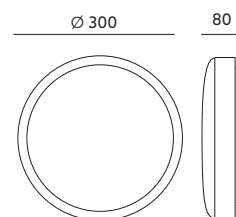

- wall-ceiling led fixture,
- base made of steel of sheet, matt cover made of PMMA,
- beam angle: 115 degrees,
- the LED light source can only be replaced by qualified personnel.

MODEL	INDEKS	POBÓR MOCY [W]	BARWA ŚWIATŁA	STRUMIEŃ ŚWIETLNY [lm]	WAGA NETTO [kg]	PAKOWANIE [szt.]	KOD EAN
MODEL	INDEX	POWER [W]	LIGHT COLOR	LUMINOUS FLUX [lm]	NET WEIGHT [kg]	PACKING [pcs.]	BARCODE
LED ZOE 12W NB	KFZE12WNBBI	12	NEUTRALNA BIAŁA NEUTRAL WHITE	800	0,44	5	5902201303872