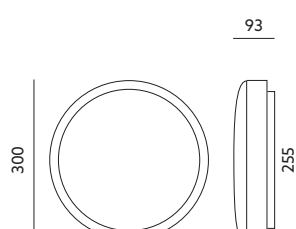

- oprawa ledowa z mikrofalowym czujnikiem ruchu o trzech zakresach regulacji: czas działania, natężenie światła i czułość detekcji,
- czas działania: 5sek, 1min, 3min, 10min,
- natężenie światła: wyłączony lub do 30lx,
- czułość detekcji: 100% i 50%,
- zasięg detekcji: max. 6m,
- kąt rozsyłu światła: 120 stopni,
- podstawa wykonana z tworzywa sztucznego, klosz mleczny z poliwęglanu,
- wysoki stopień hermetyczności: IP66,
- nie można wymieniać lamp w oprawie.

- led fixture with microwave motion sensor of three ranges of adjustment: working time, light intensity and detection sensitivity,
- working time: 5sec, 1min, 3min, 10min,
- light intensity: off or up to 30lx,
- detectoin range: max. 6m,
- beam angle: 120 degrees,
- base made of plastic, milky cover made of PC,
- high hermecity level: IP66,
- lamps inside are unchangeable.