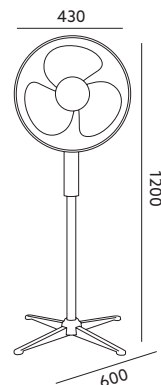

WINDSTAR WENTYLATORY / FANS

VIENTO-R 45W

- wentylator stojący z pilotem,
- posiada funkcję pracy zwłocznej - ustawienia czasu pracy od 0,5h do 7,5h (co 0,5h),
- posiada funkcję pracy częściowej - pracuje w zmiennym trybie mocy wentylatora w kilkusekundowych odstępach czasu,
- 3-stopniowa regulacja mocy,
- zakres obrotu czaszy: 90 stopni,
- blokada nawiewu w jednym kierunku,
- cicha praca: 55 dB,
- przepływ powietrza: 50m³/min.

- standing floor fan with a remote,
- with a function of temporary work - settings of working time: 0,5h to 7,5h (every 0,5h),
- with a function of partial work - works in changeable mode of fan's power every few seconds,
- 3-steps power adjustment,
- bowl's rotation angle: 90 degrees,
- can be blocked to have airflow in one direction,
- silent operation: 55dB,
- airflow: 50m³/min.