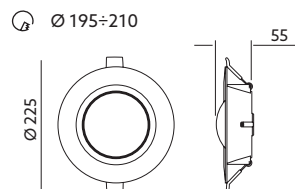

- oprawa ledowa do wbudowania w sufit,
- obudowa wykonana z tworzywa sztucznego, klosz matowy z poliwęglanu,
- kąt rozsyłu światła: 110 stopni,
- nie można wymienić lamp w oprawie.

- recessed led fixture,
- base made of plastic , matt cover made of PC,
- beam angle: 110 degrees,
- lamps are unchangeable.