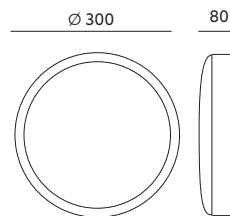

- ścienna-sufitowa oprawa ledowa,
- podstawa wykonana z blachy stalowej, klosz matowy z PMMA,
- kąt rozsyłu światła: 115 stopni,
- możliwość wymiany źródła światła LED jedynie przez wykwalifikowany personel.

- wall-ceiling led fixture,
- base made of steel of sheet, matt cover made of PMMA,
- beam angle: 115 degrees,
- the LED light source can only be replaced by qualified personnel.