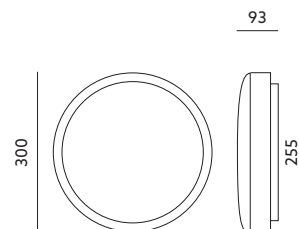

- ścienna-sufitowa oprawa ledowa,
- podstawa wykonana z tworzywa sztucznego, klosz mleczny z poliwęglanu,
- kąt rozsyłu światła: 120 stopni,
- wysoki stopień hermetyczności: IP66,
- nie można wymieniać lamp w oprawie.

- wall-ceiling led fixture,
- base made of plastic, milky cover made of PC,
- beam angle: 120 degrees,
- high hermecity level: IP66,
- lamps are unchangeable.