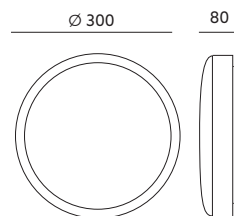

- led fixture with microwave motion sensor; with three ranges of adjustment: working time, light intensity and detection range,
- working time: 5sec, 90sec, 5min, 15min,
- light intensity: off or 2lx, 10lx, 50lx,
- detection range: max. 6m and 10%, 50%, 75%, 100%,
- detection range: 180 degrees,
- beam angle: 115 degrees,
- base made of steel plate, matt cover made of PMMA,
- optimal installation height: 1,8 -2,5m,
- the LED light source can only be replaced by qualified personel.