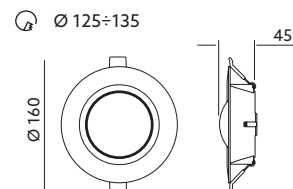

LED SATURN 9W PT PREMIUM