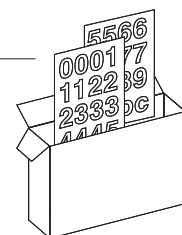

PROFESIONAL LINE OPRAWY LED / LED FIXTURES

LED NUMOS LX 7W

- oprawa ledowa z czujnikiem zmierzchowym,
- czujnik z możliwością regulacji natężenia światła w zakresie: 3-50 lux,
- kat rozsyłu światła: 120 stopni,
- podstawa i klosz mleczny wykonane z poliwęglanu,
- w zestawie naklejki z cyframi i literami,
- nie można wymieniać lamp w oprawie.

- led fixture with twilight sensor,
- sensor with possibility of light intensity adjustment in a range: 3-50 lux,
- beam angle: 120 degrees,
- base and milky cover made of PC,
- the set includes stickers with numbers and letters,
- leds inside are unchangeable.

MODEL	INDEKS	POBÓR MOCY [W]	BARWA ŚWIATŁA	STRUMIEŃ ŚWIETLNY [lm]	WAGA NETTO [kg]	PAKOWANIE [szt.]	KOD EAN
MODEL	INDEX	POWER [W]	LIGHT COLOR	LUMINOUS FLUX [lm]	NET WEIGHT [kg]	PACKING [pcs.]	BARCODE
LED NUMOS LX 7W NB	02NSNSX7WNB	7	NEUTRALNA BIAŁA NEUTRAL WHITE	700	0,73	10	5902201305678