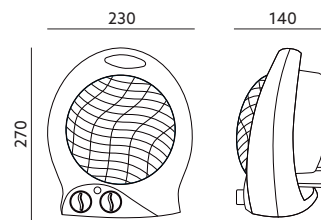

MODEL	INDEKS	KOLOR	POBÓR MOCY [W]	WAGA NETTO [kg]	PAKOWANIE [szt.]	KOD EAN
MODEL	INDEX	COLOR	POWER [W]	NET WEIGHT [kg]	PACKING [pcs.]	BARCODE
TERMOWENTYLATOR MISTRAL	KGML	BIAŁY WHITE	1000/2000	0,85	8	5902201304817