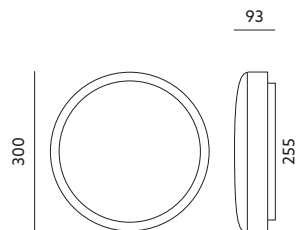

PROFESIONAL LINE OPRAWY LED / LED FIXTURES

LED DEFENDER 18W LX

- oprawa ledowa z mikrofalowym czujnikiem ruchu o trzech zakresach regulacji: czas działania, natężenie światła i czułość detekcji,
- czas działania: 5sek, 1min, 3min, 10min,
- natężenie światła: wyłączony lub do 30lx,
- czułość detekcji: 100% i 50%,
- zasięg detekcji: max. 6m,
- kąt rozsyłu światła: 120 stopni,
- podstawa wykonana z tworzywa sztucznego, klosz mleczny z poliwęglanu,
- wysoki stopień hermetyczności: IP66,
- nie można wymieniać lamp w oprawie.

- led fixture with microwave motion sensor of three ranges of adjustment: working time, light intensity and detection sensitivity,
- working time: 5sec, 1min, 3min, 10min,
- light intensity: off or up to 30lx,
- detectoin range: max. 6m,
- beam angle: 120 degrees,
- base made of plastic, milky cover made of PC,
- high hermecity level: IP66,
- lamps inside are unchangeable.

MODEL	INDEKS	POBÓR MOCY [W]	BARWA ŚWIATŁA	STRUMIEŃ ŚWIETLNY [lm]	WAGA NETTO [kg]	PAKOWANIE [szt.]	KOD EAN
MODEL	INDEX	POWER [W]	LIGHT COLOR	LUMINOUS FLUX [lm]	NET WEIGHT [kg]	PACKING [pcs.]	BARCODE
LED DEFENDER 18W LX NB	KFDX18WNBBI	18	NEUTRALNA BIAŁA NEUTRAL WHITE	1800	0,82	4	5902201303797

PROFESIONAL LINE OPRAWY LED / LED FIXTURES

LED DEFENDER 24W LX

- oprawa ledowa z mikrofalowym czujnikiem ruchu o trzech zakresach regulacji: czas działania, natężenie światła i czułość detekcji,
- czas działania: 5sek, 1min, 3min, 10min,
- natężenie światła: wyłączony lub do 30lx,
- czułość detekcji: 100% i 50%,
- zasięg detekcji: max. 6m,
- kąt rozsyłu światła: 120 stopni,
- podstawa wykonana z tworzywa sztucznego, klosz mleczny z poliwęglanu,
- wysoki stopień hermetyczności: IP66,
- nie można wymieniać lamp w oprawie.