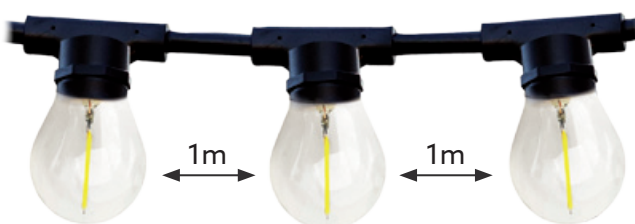

LAMPY OGRODOWE / GARDEN LIGHTS

MIMOSA 15M 15xE27

INNE MODELE
znajdują się w KATALOGU GŁÓWNYM
na stronach: 210 - 211

OTHER MIMOSA
are in MAIN CATALOGUE
on pages: 210 - 211