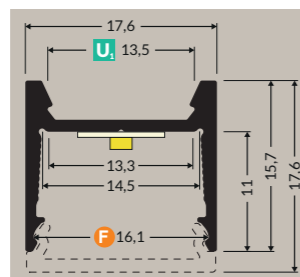

DIFFUSEURS